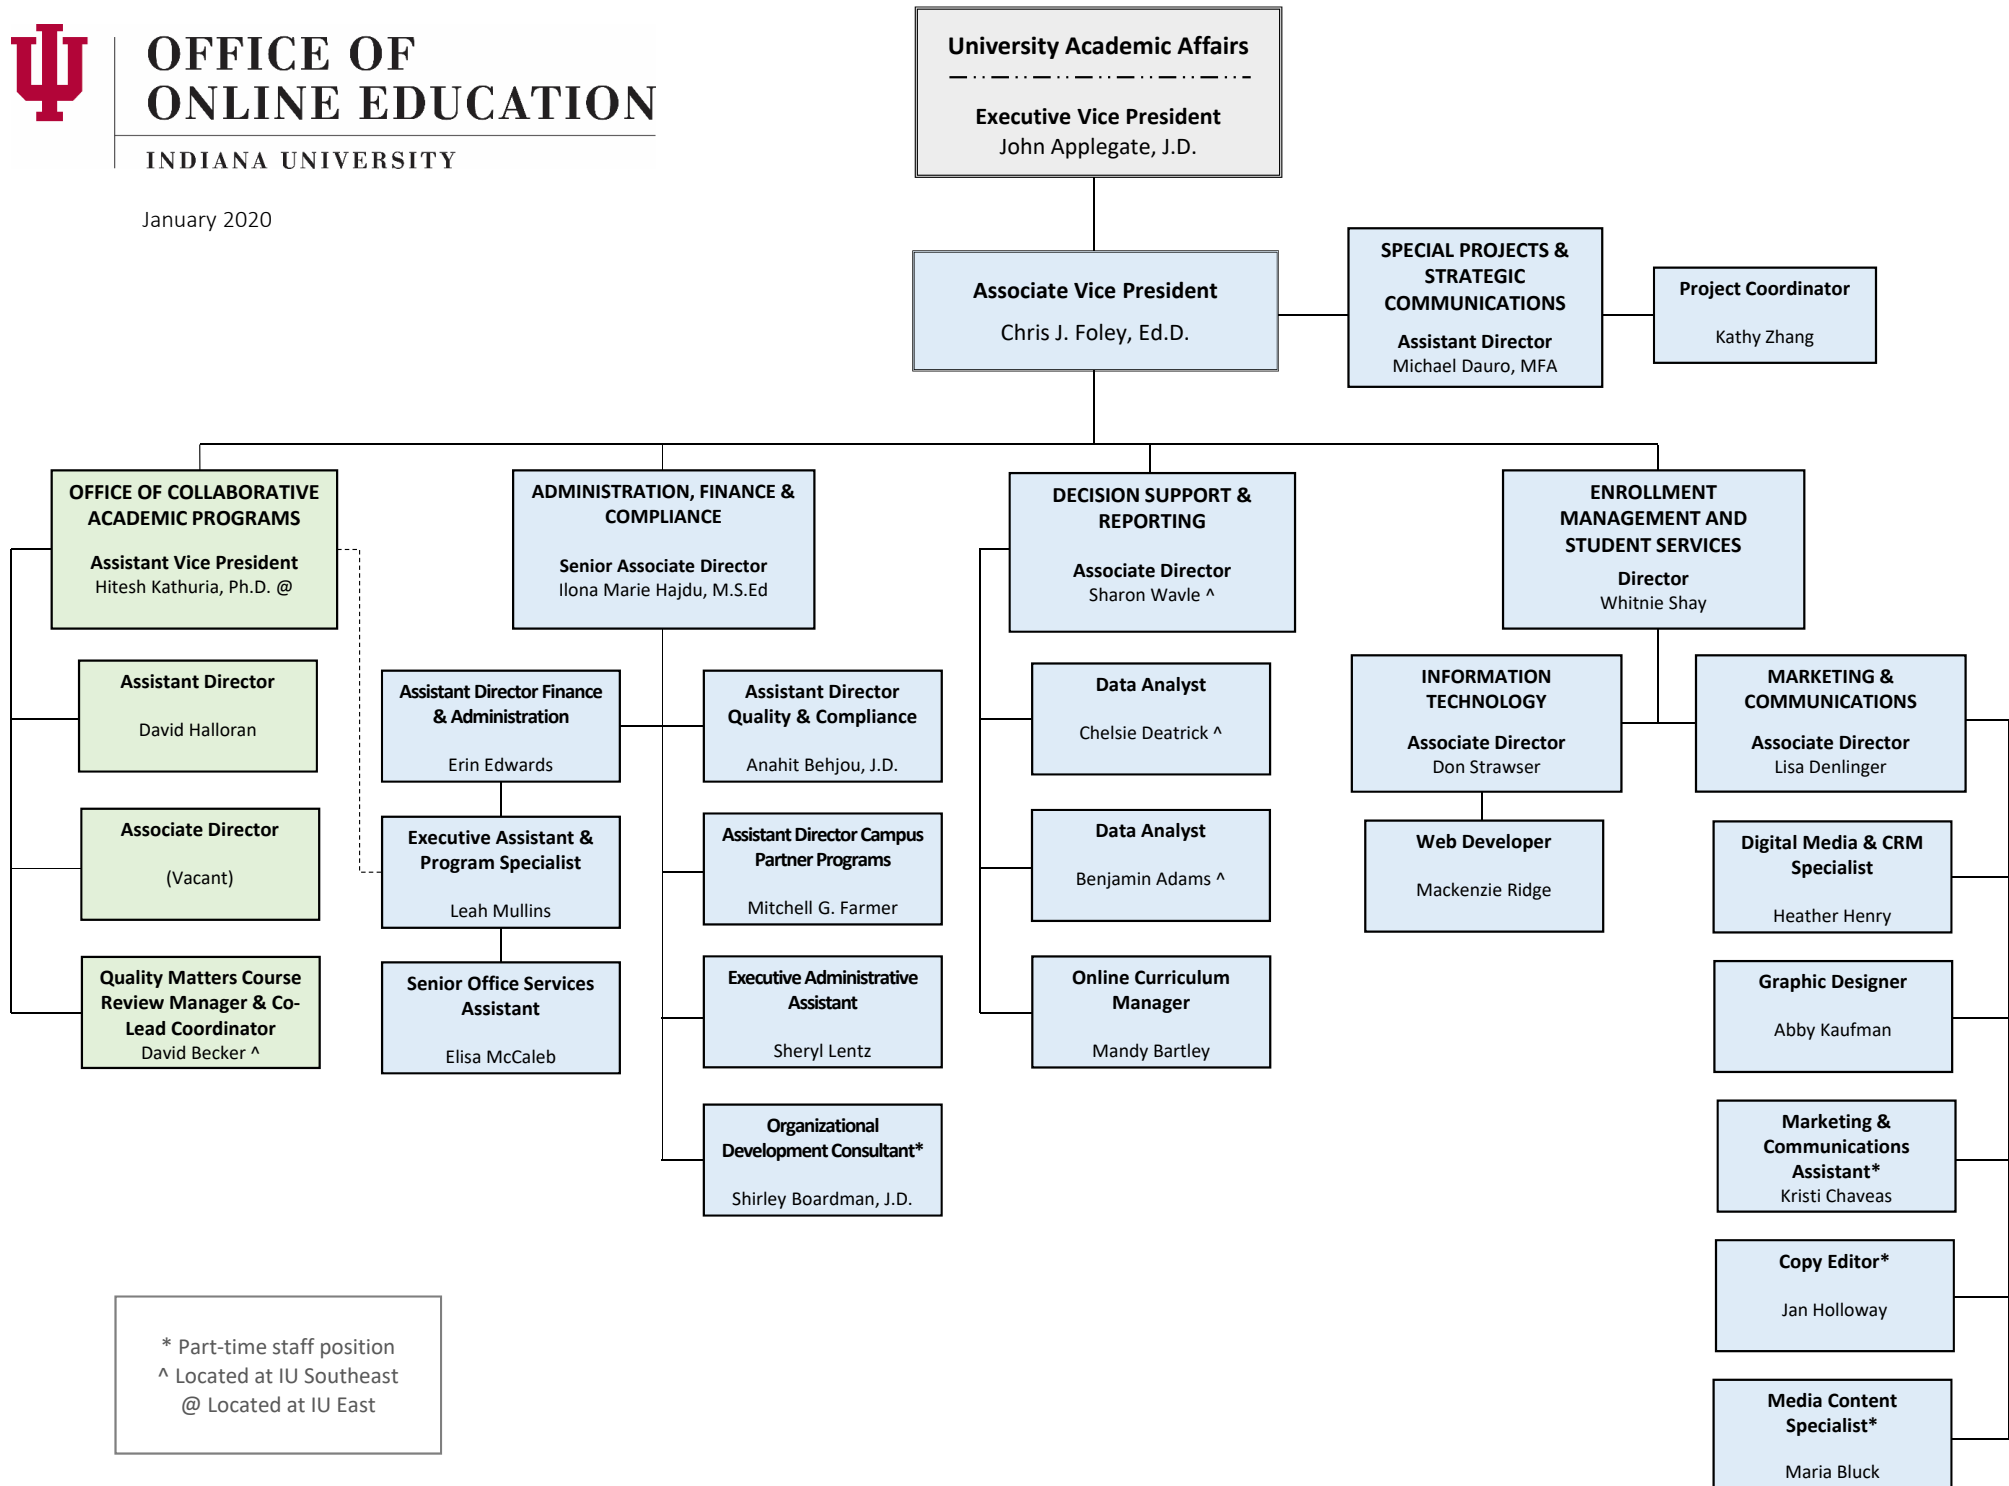

OFFICE OF ONLINE EDUCATION

INDIANA UNIVERSITY

January 2020

* Part-time staff position
 ^ Located at IU Southeast
 @ Located at IU East